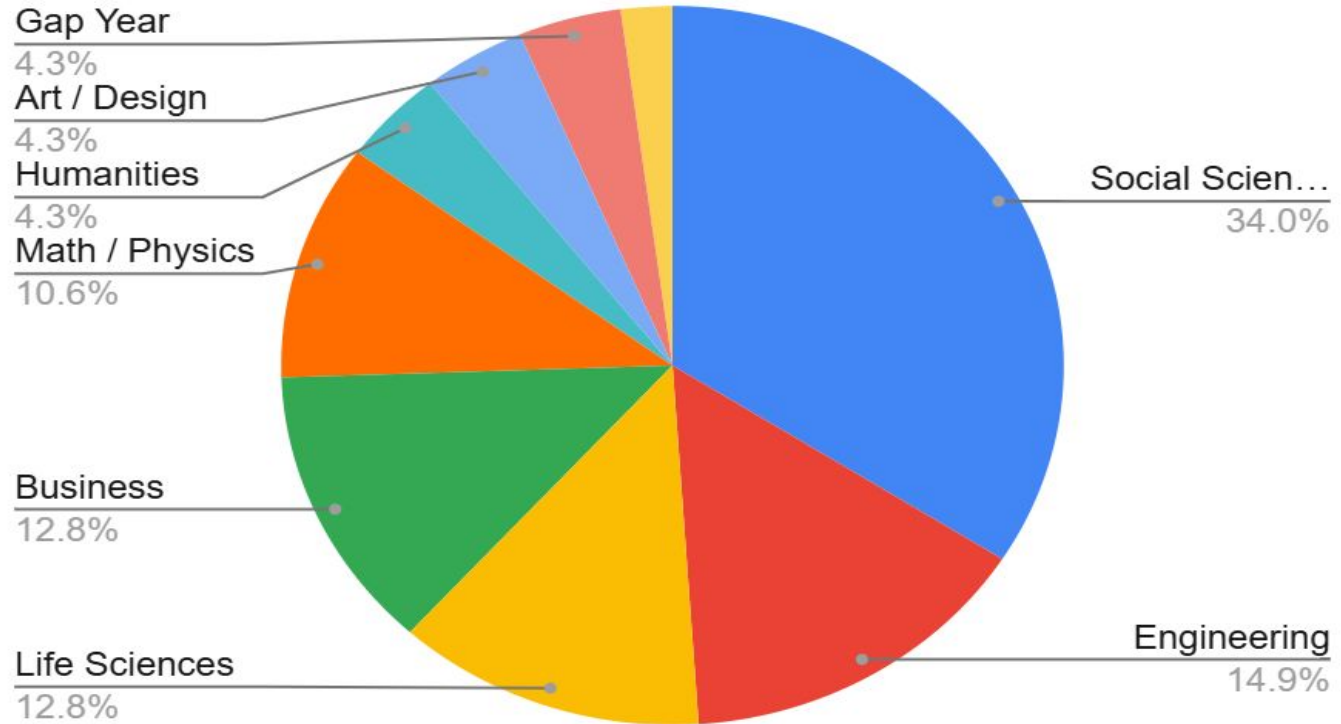

INTENDED MAJOR DP 2026